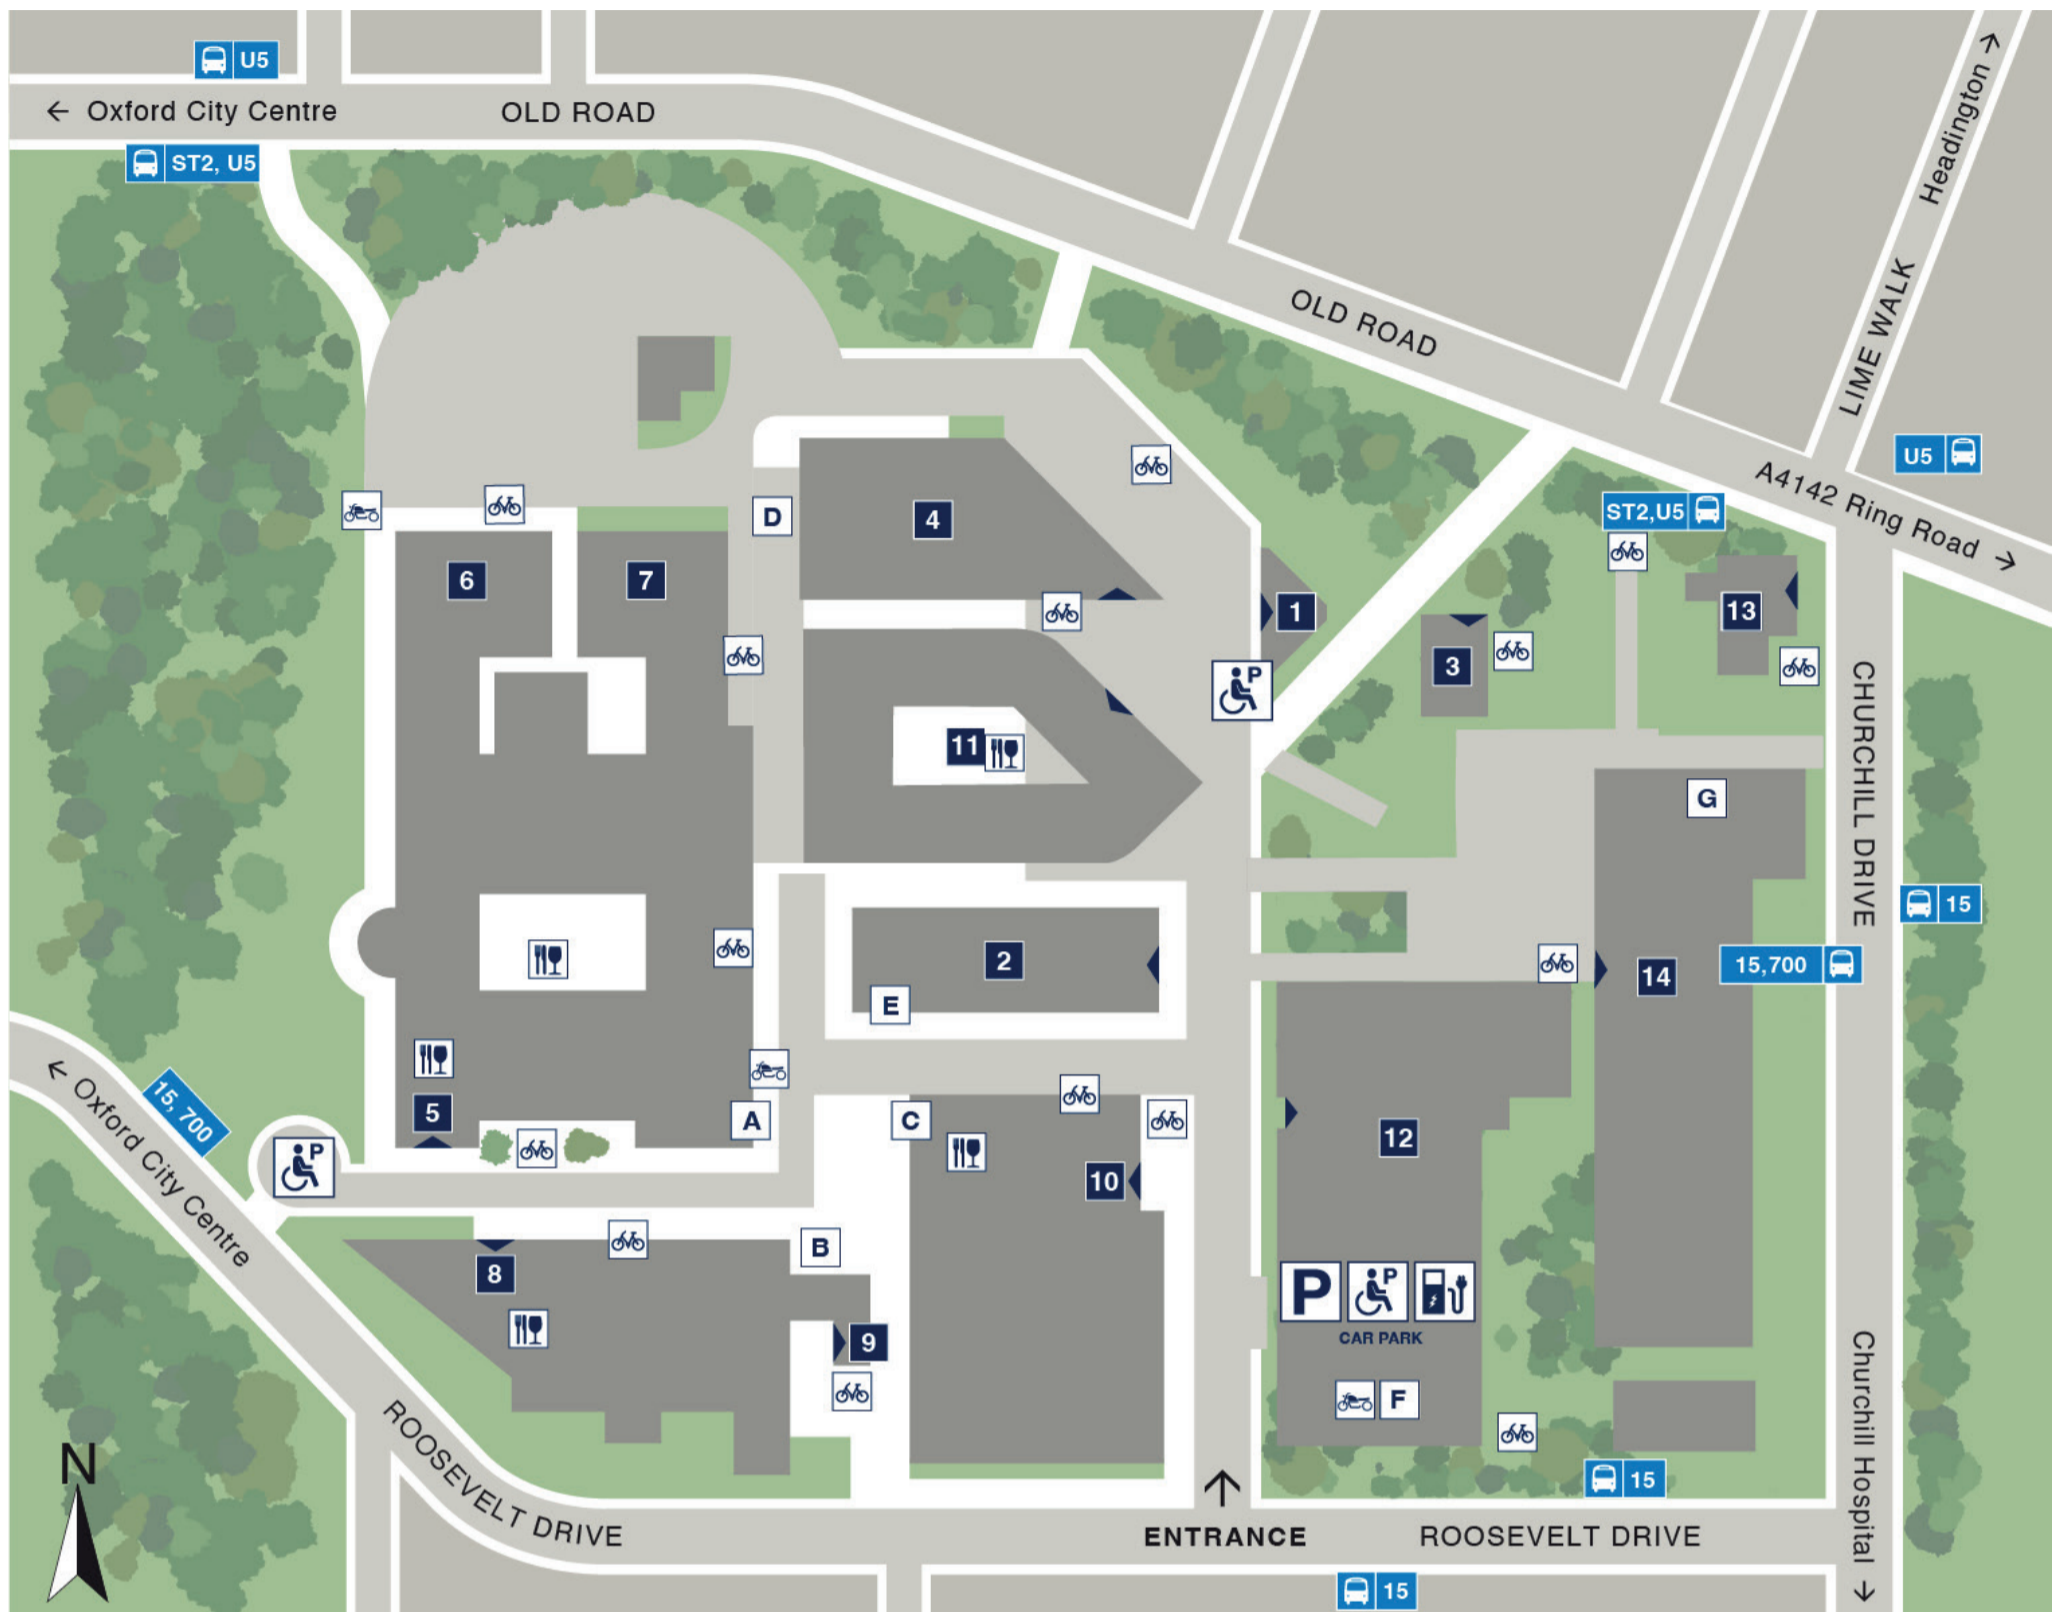

Old Road Campus

Index

- | | | |
|---|---|---|
| <p>1 The Triangle Nursery</p> <p>2 Kennedy Institute</p> <p>3 New Richards Building
Centre for Tropical Medicine and Global Health
Oxford Cancer</p> <p>4 NDM Research Building
CMD
Target Discovery Institute</p> <p>5 Centre for Human Genetics (CHG)
Offices of the Nuffield Professor of Medicine</p> <p>6 CAMS Oxford Institute (COI)</p> <p>7 Oxford Particle Imaging Centre (OPIC)
ENTRANCE VIA BUILDING 5</p> <p>8 Richard Doll Building
Nuffield Department of Population Health
Cancer Epidemiology Unit
Clinical Trial Service Unit
National Perinatal Epidemiology Unit
Regius Professor</p> | <p>9 Old Road Campus Estates Annexe
</p> <p>10 Old Road Campus Research Building
Centre for Medicines Discovery
Department of Oncology
Institute of Biomedical Engineering
Jenner Institute
Knowledge Centre (Bodleian Library Services)
Ludwig Institute for Cancer Research
Nuffield Department of Surgical Sciences
Oxford Institute for Radiation Oncology
Pandemic Sciences Institute</p> <p>11 Big Data Institute
Nuffield Department of Population Health</p> <p>12 Innovation Building
- Distribution Centre
- Estates Facilities Management
- Multi-storey car-park (authorised users only)
- Kitchen facilities
Bioescalator
Novo Nordisk
Oxford University Security Services</p> | <p>13 Boundary Brook House
RGEA
- Research Services, Medical Sciences Division
- Clinical Trials and Research Governance
- Human Tissue Governance
- Medical Sciences Division Business Development
Nuffield Department of Primary Care Health Sciences
Medical Sciences Divisional Safety Officers
Medical Sciences Division IT Services</p> <p>14 IMS-Tetsuya Nakamura Building</p> |
|---|---|---|